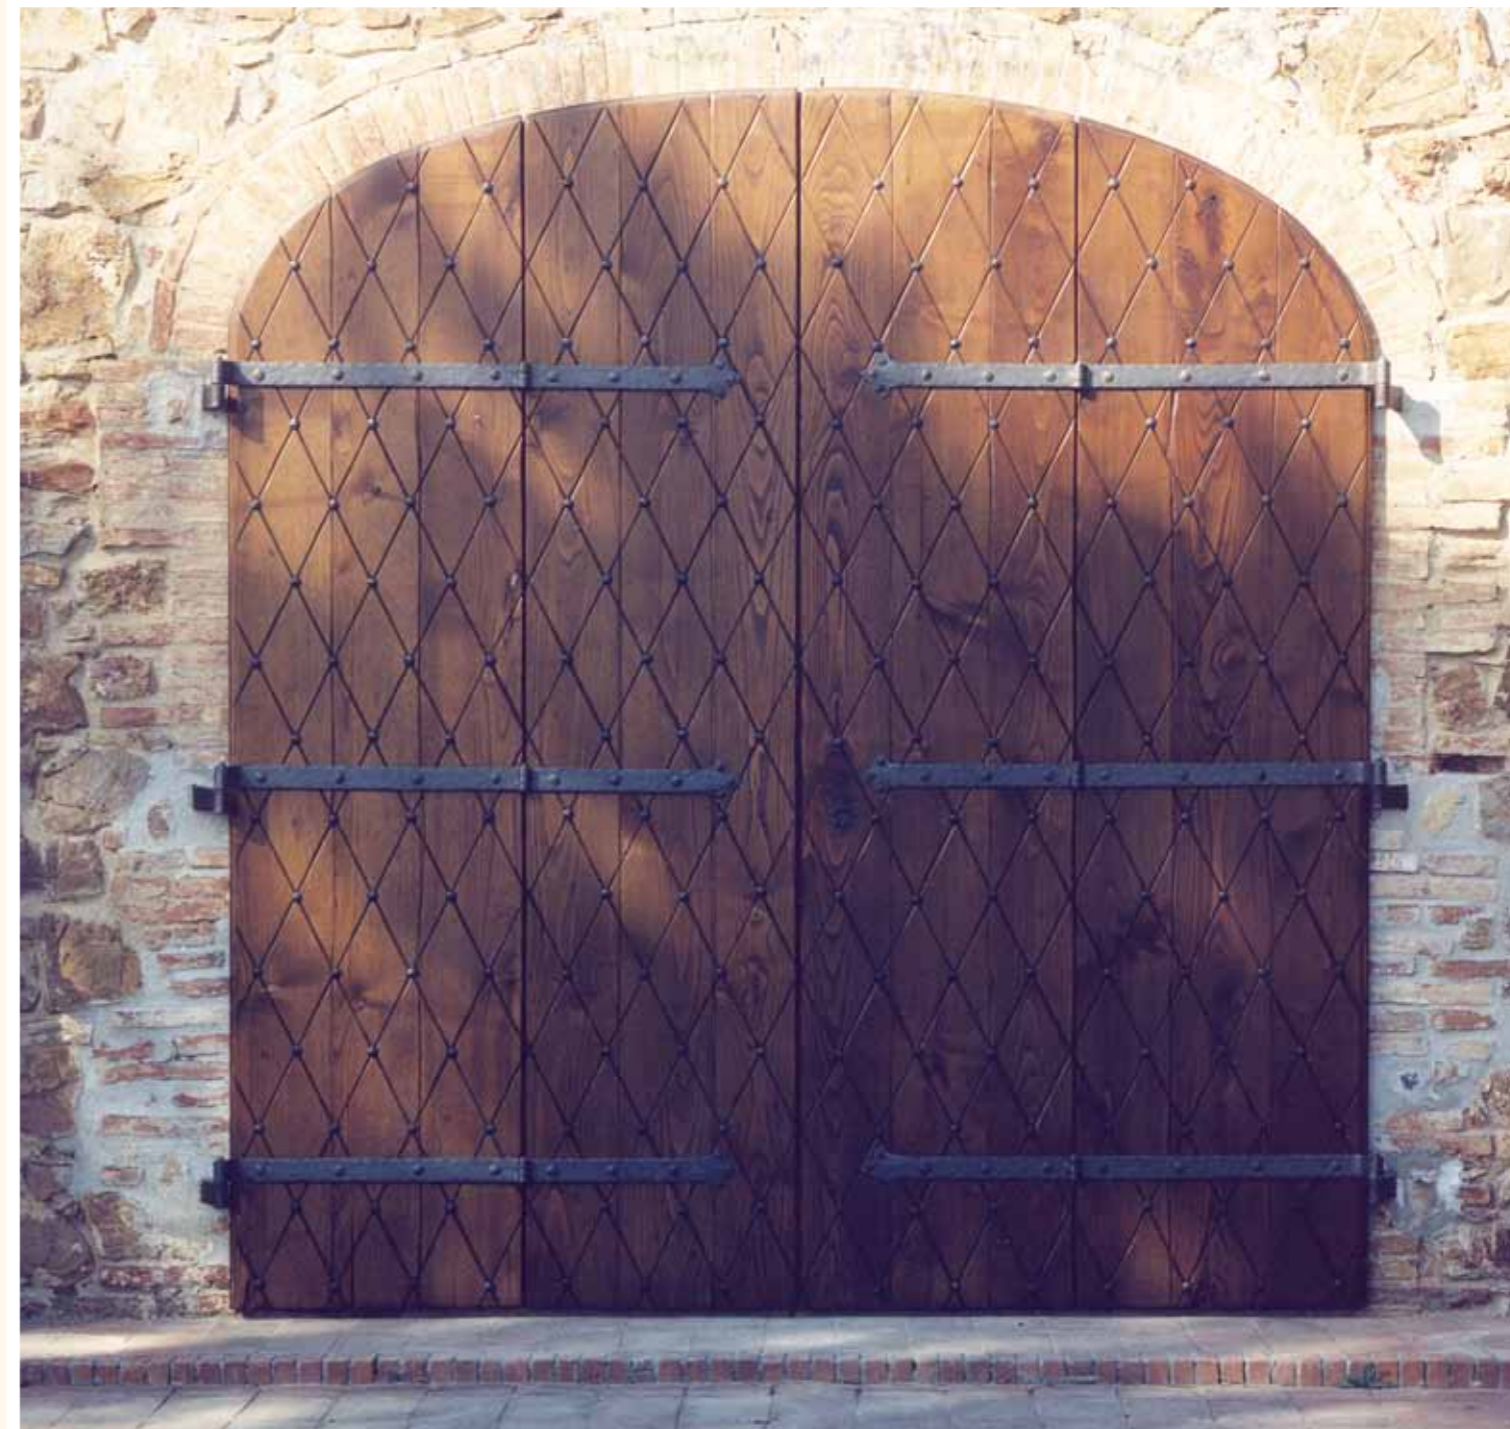

Tarpac's name comes from the initials of his founder Tarcisio Pacini, who has devoted his last 50 years to the research and to the creation of furnishings able to go beyond time...

Portoni a progetto • Main doors on projet