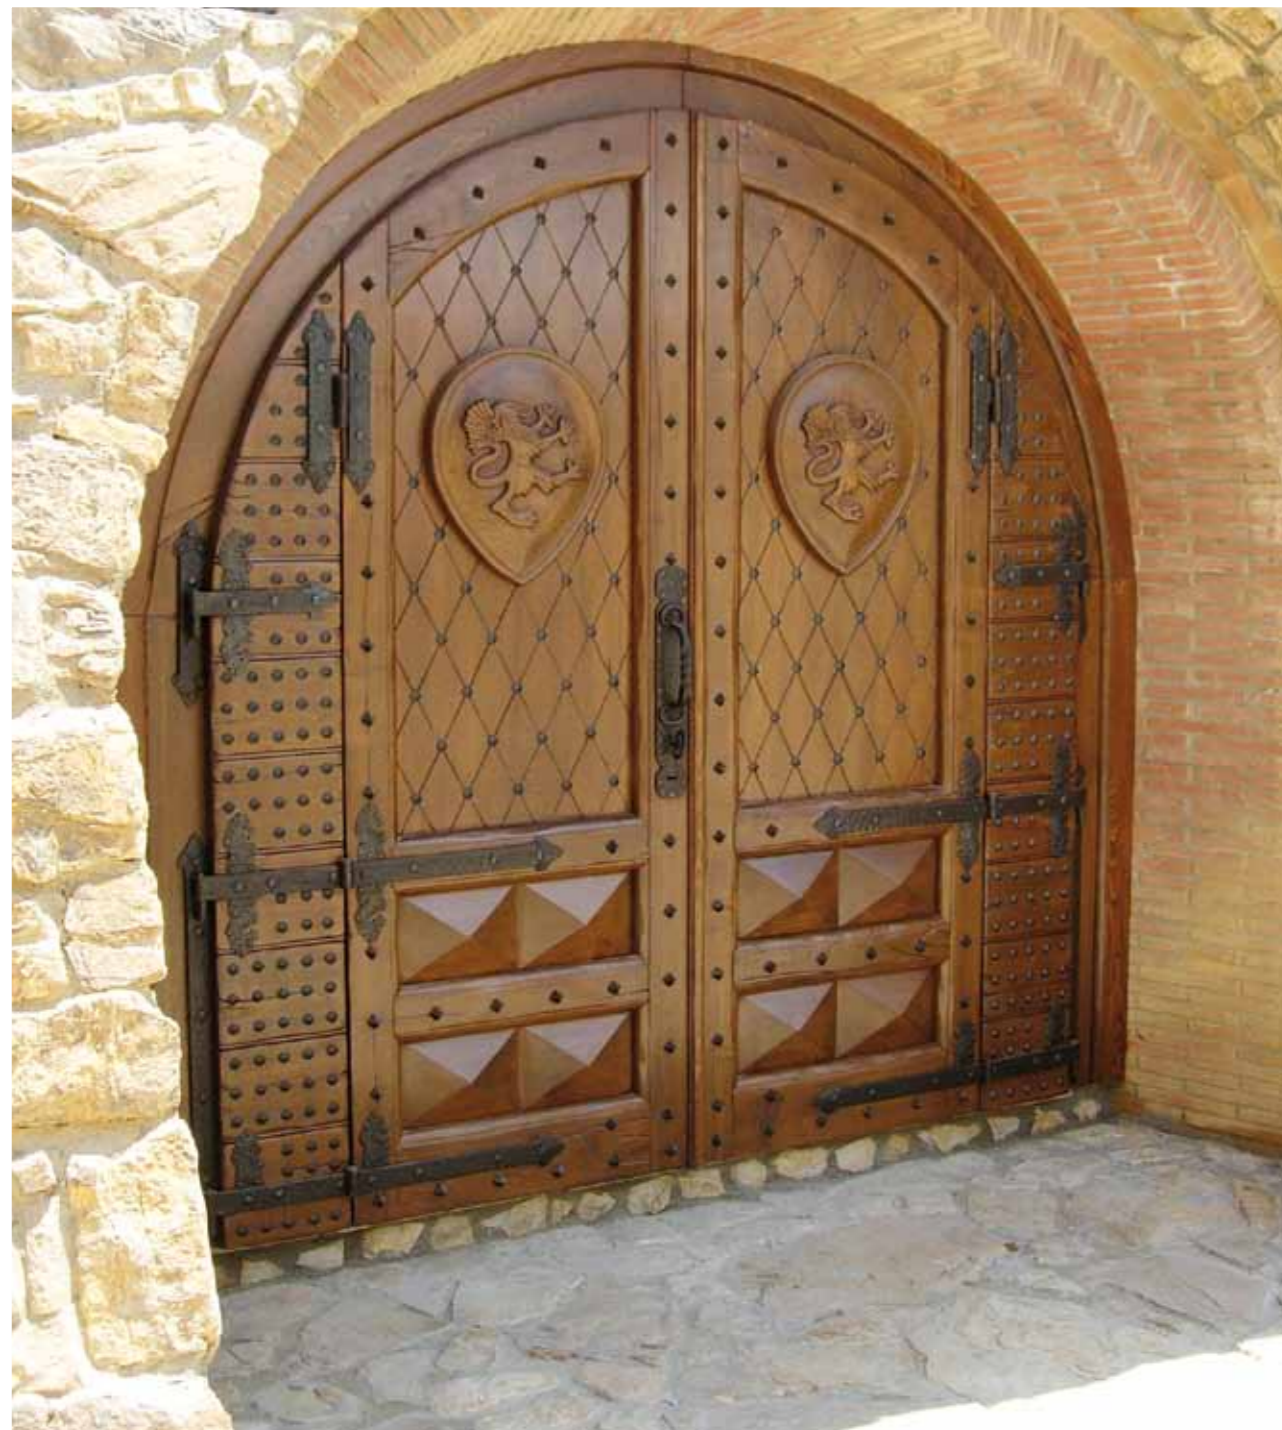

Tarpac's name comes from the initials of his founder Tarcisio Pacini, who has devoted his last 50 years to the research and to the creation of furnishings able to go beyond time...

Portoni a progetto • Main doors on projet