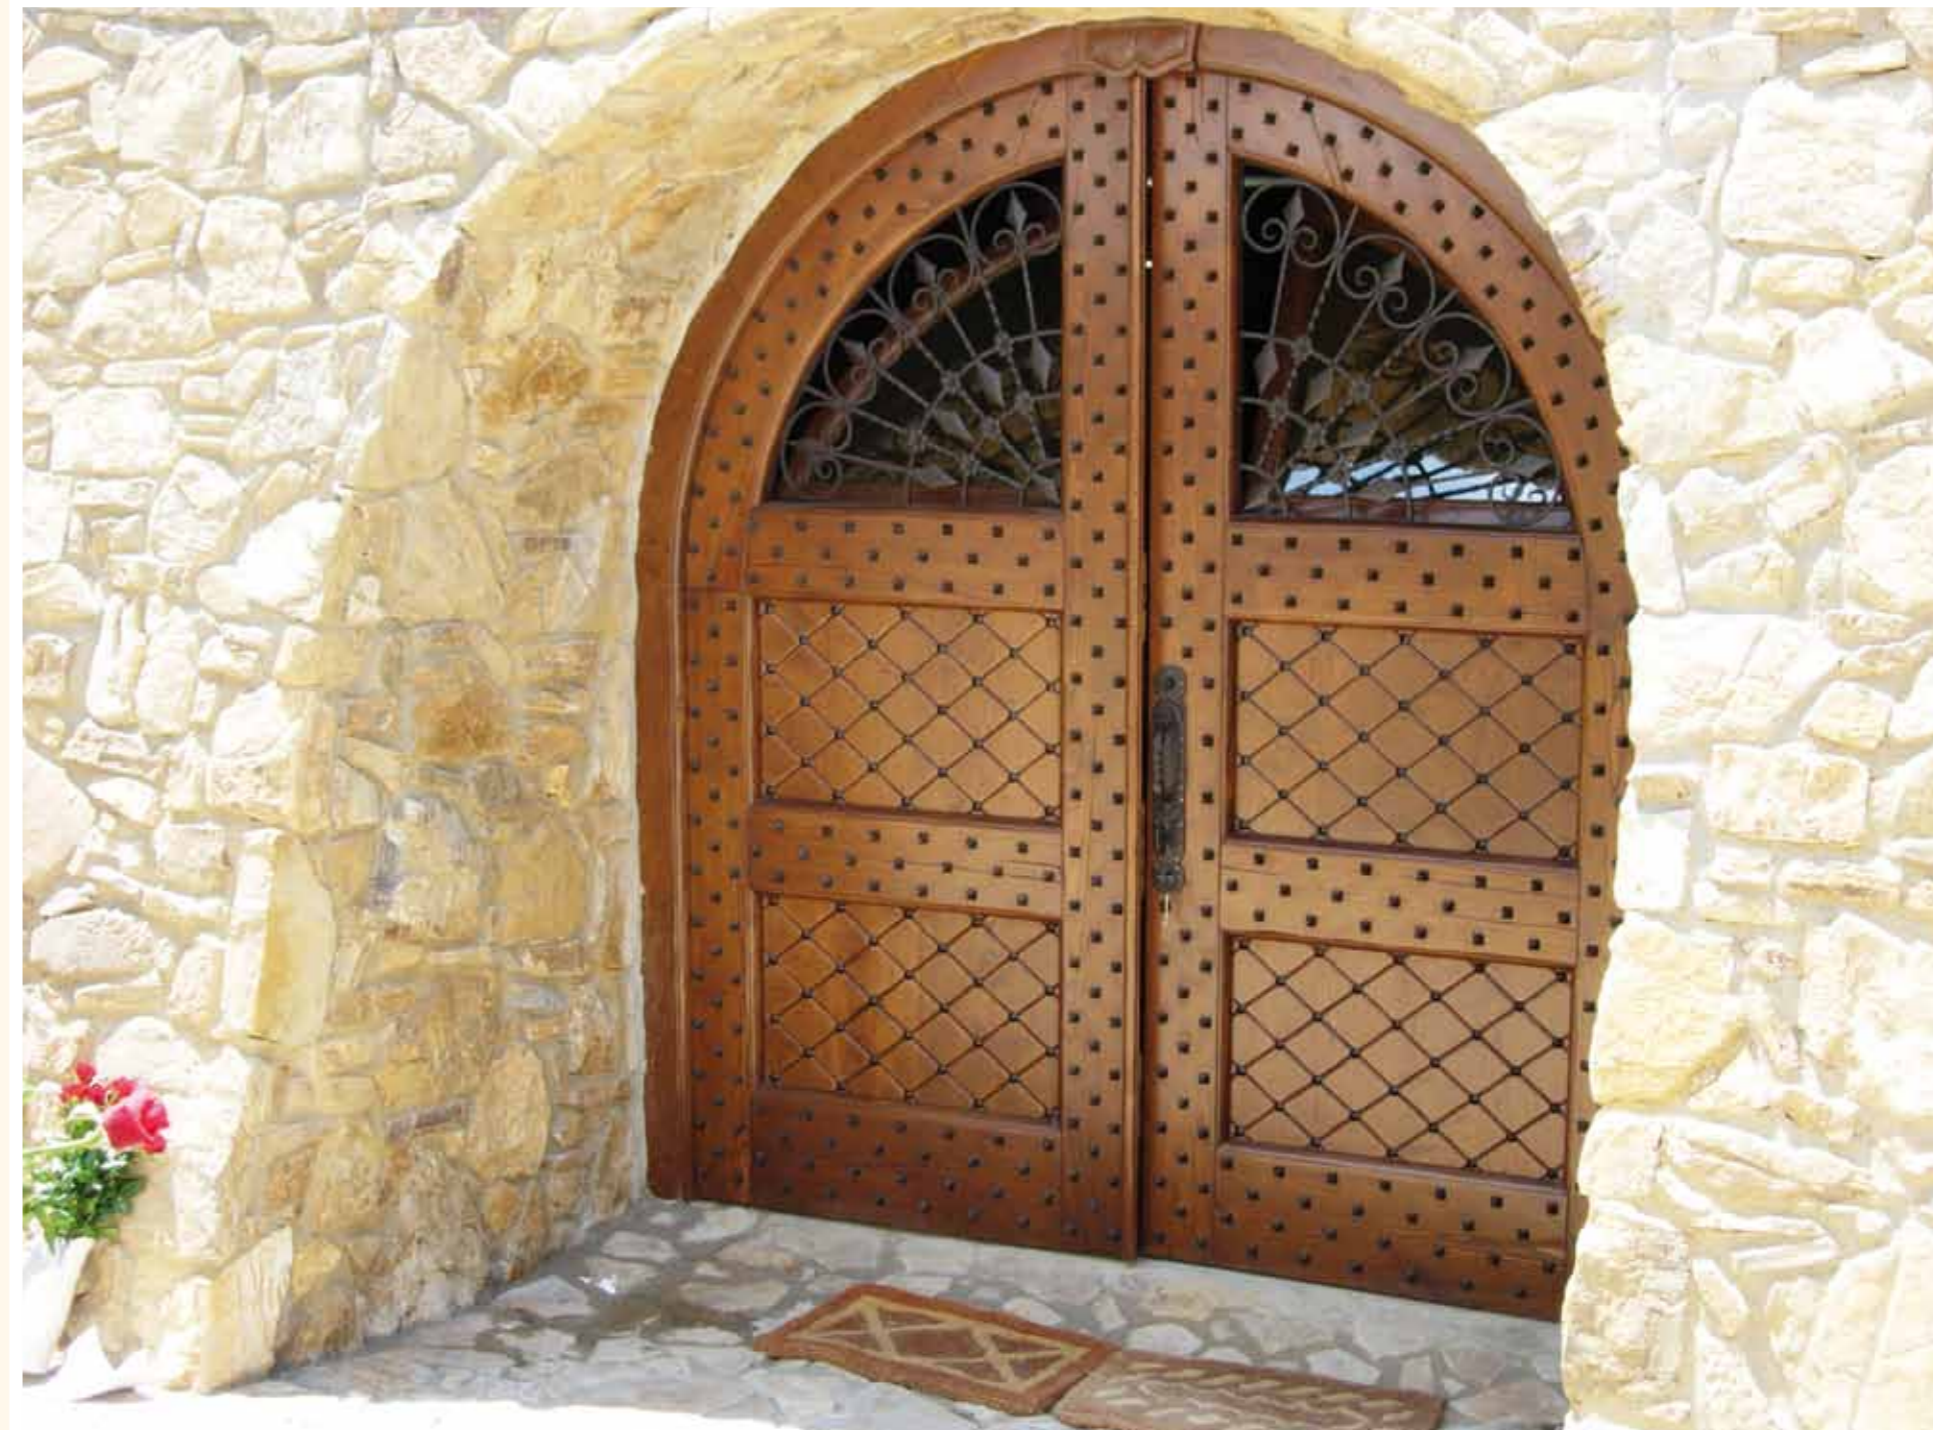

Tarpac's name comes from the initials of his founder Tarcisio Pacini, who has devoted his last 50 years to the research and to the creation of furnishings able to go beyond time...

Portoni a progetto • Main doors on projet